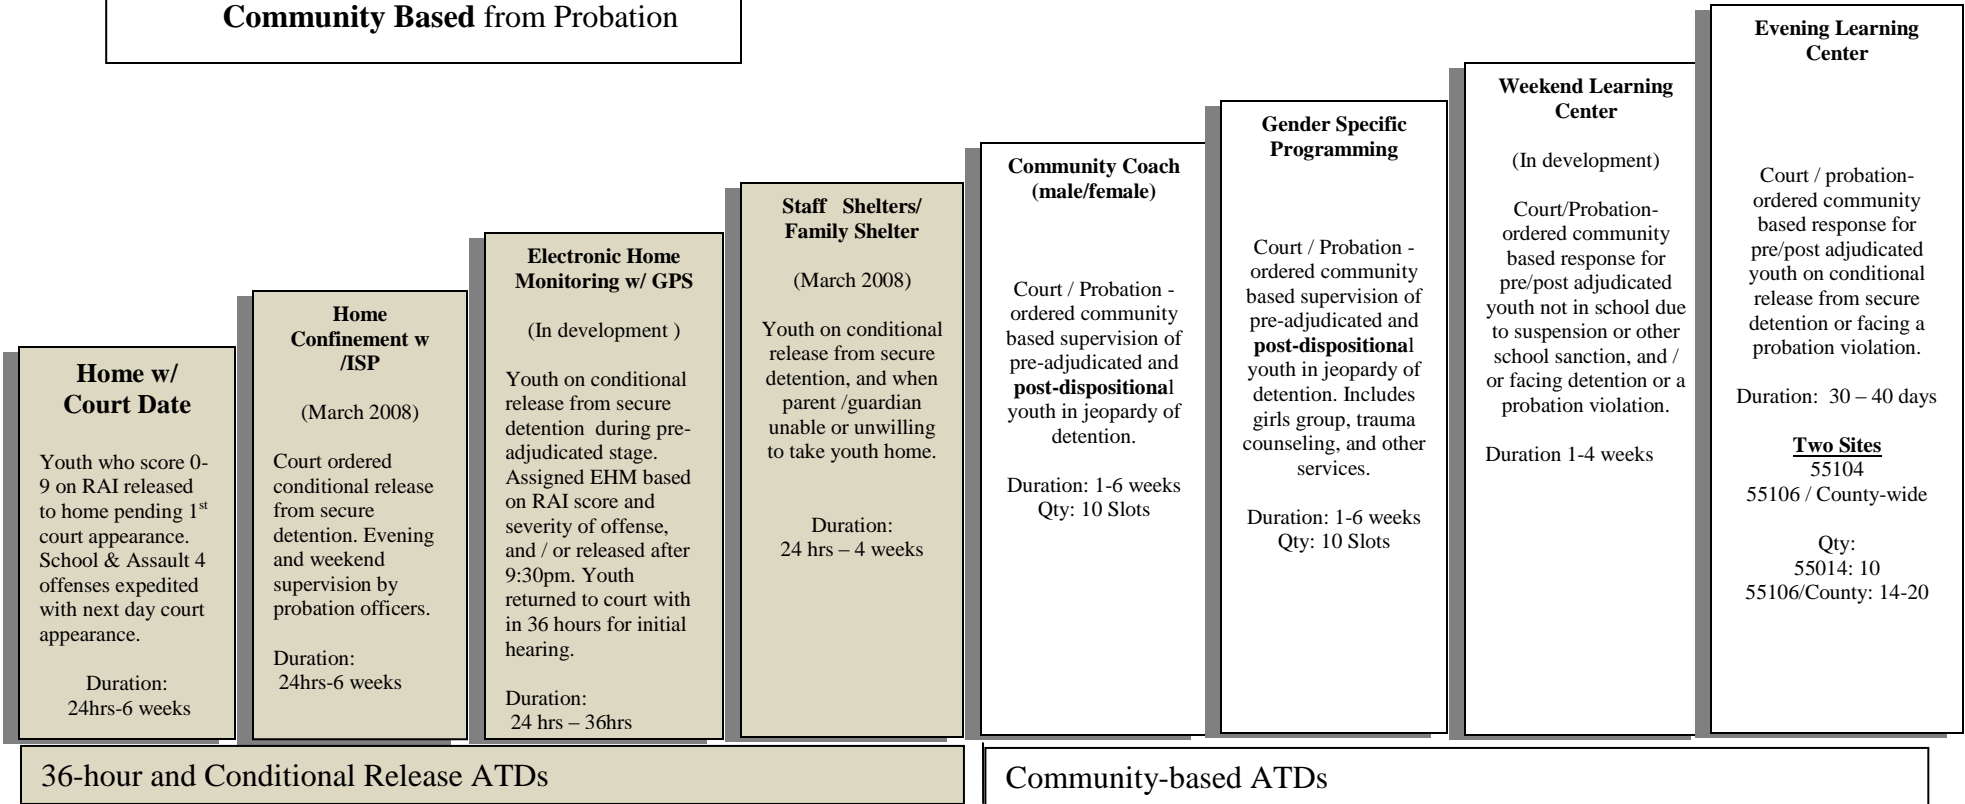

Juvenile Detention Alternatives Continuum

Overview of ATDs:

36-hour from JDC

Conditional Release from Court

Community Based from Probation

36-hour and Conditional Release ATDs

Community-based ATDs

OTHER PROGRAMS Available:

- ART: (Anger Management)
- FFT: (Family Functional Therapy)
- Work Readiness Program
- Shelter Plus: (includes services)
- Thinking for Change
- Victim Impact Group